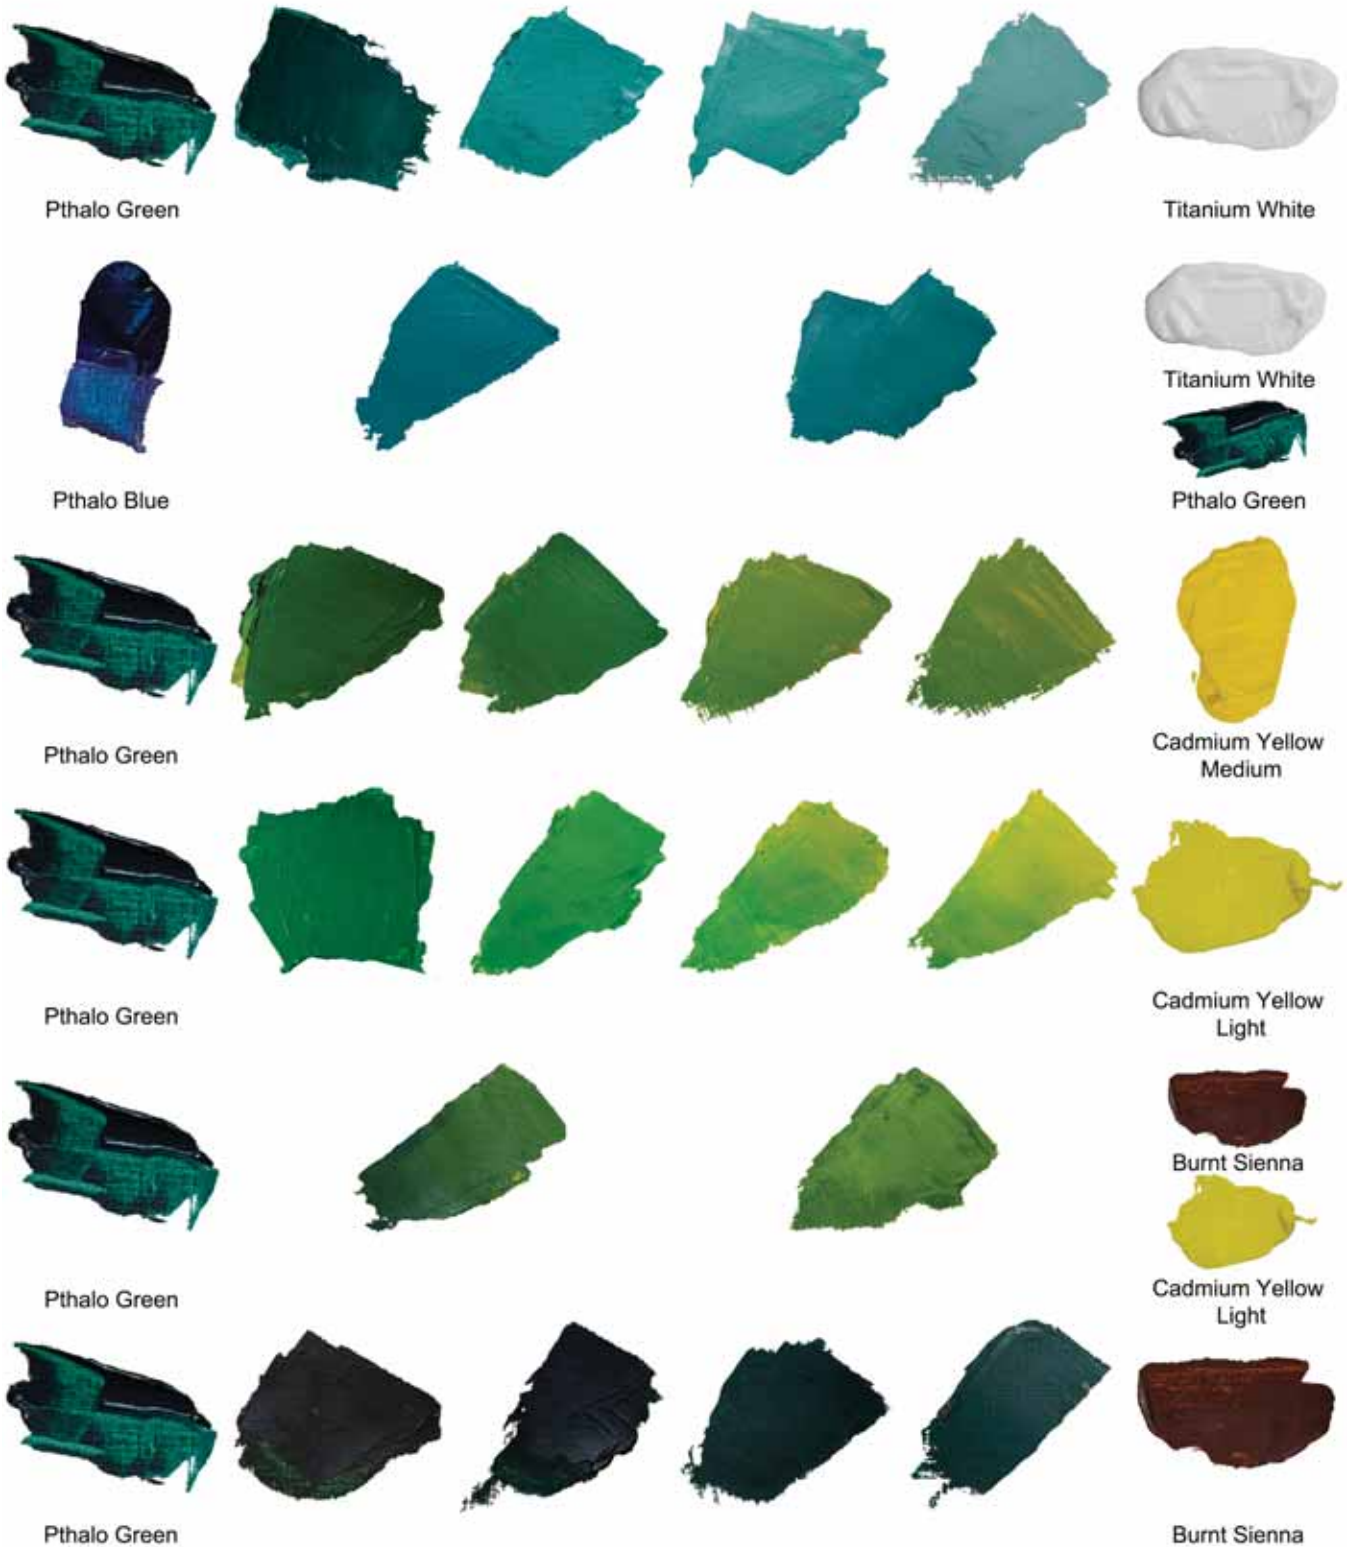

SHADES OF GREEN

SHADES OF GREEN

Pthalo Blue

Cadmium Yellow
Medium

Pthalo Blue

Burnt Sienna

Titanium White

Ultramarine Blue

Cadmium Yellow
Medium

Titanium White

Ultramarine Blue

Burnt Sienna

Titanium White

SHADES OF GREEN

Pthalo Green

Yellow Ochre

Pthalo Blue

Yellow Ochre

Pthalo Green

Arylamide Yellow
Deep

Pthalo Blue

Arylamide Yellow
Deep